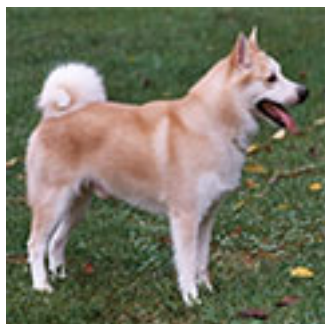

Medium-Small Dog Breeds

Written by {ga=administrator}

Sunday, 13 March 2011 17:23 - Last Updated Monday, 13 June 2011 12:39

Norwegian Buhund